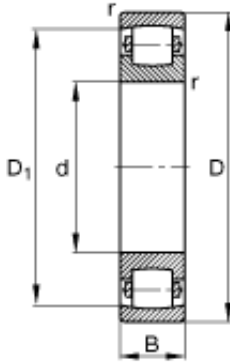

## 95 mm x 200 mm x 45 mm FAG 20319-MB Spherical Roller Bearings

Bearing No. 20319-MB

20319-MB Bearing 2D drawings and 3D CAD models

Size	95x200x45 mm
Bore Diameter	95 mm
Outer Diameter	200 mm
Width	45 mm
d	95 mm
D	200 mm
B	45 mm
$D_1$	174,5 mm
$D_{a \max}$	186 mm
$d_{a \min}$	109 mm
$r_{a \max}$	2,5 mm
$r_{\min}$	3 mm
m	7,29 kg / Weight
$C_r$	335000 N / Dynamic load rating (radial)
$C_{0r}$	400000 N / Static load rating (radial)
$n_G$	3400 1/min / Limiting speed
$C_{ur}$	34000 N / Fatigue limit load, radial