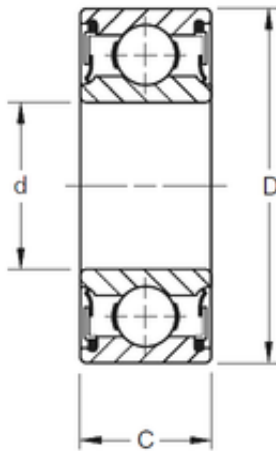

## 25 mm x 62 mm x 17 mm TIMKEN 305PP Single Row Ball Bearings

Bearing No. 305PP

Size	25x62x17 mm
Bore Diameter	25 mm
Outer Diameter	62 mm
Width	17 mm
d	25 mm
D	62 mm
B	17 mm
C	17 mm
Weight	0,236 Kg
Basic dynamic load rating (C)	26,6 kN

305PP Bearing 2D drawings and 3D CAD models