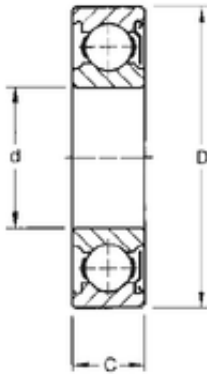

Shandong Tinghan Bearing Co., Ltd.

70 mm x 150 mm x 35 mm TIMKEN 314KD Single Row Ball Bearings

Bearing No. 314KD

Size	70x150x35 mm
Bore Diameter	70 mm
Outer Diameter	150 mm
Width	35 mm
d	70 mm
D	150 mm
B	35 mm
C	35 mm
Weight	2,617 Kg
Basic dynamic load rating (C)	116 kN

314KD Bearing 2D drawings and 3D CAD models